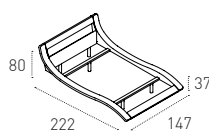

FINITURE FINISHES

LETTO PIAZZA E MEZZA_SEMI-DOUBLE BED COD. SD447

SOFT TOUCH

6C08
BIANCO
WHITE

6C24
GHIACCIO
ICE

6C66
CORDA
CORDA

MISURE SIZE

GIROLETTO_WITH LOW FOOTBOARD

L 147 P 222 H 37 / 80 cm

CONTENITORE_WITH BED CASING

L 147 P 227 H 37 / 80 cm